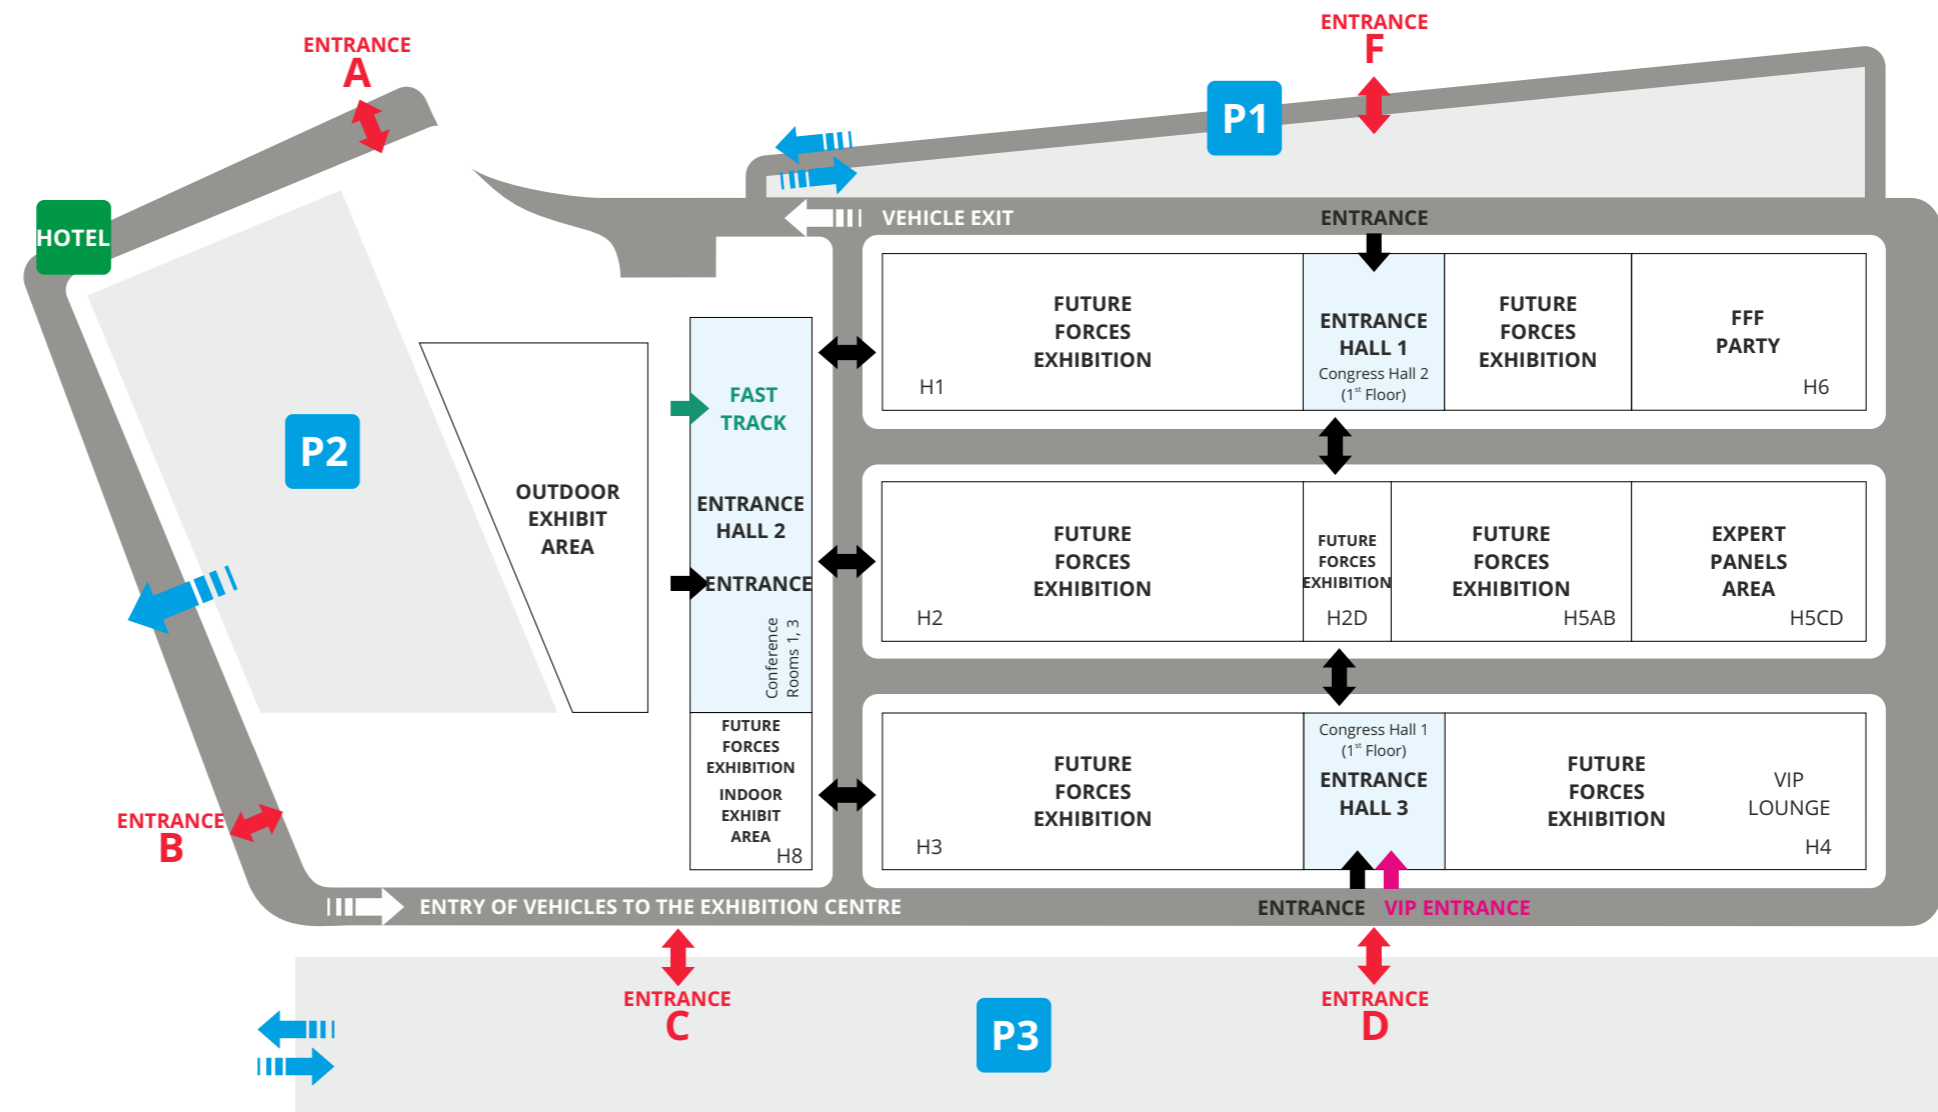

GENERAL FLOORPLAN

Future Forces
EXHIBITION & FORUM

21 - 23 OCTOBER 2026 as part of

Výstaviště Letňany
290 m (4 min walk)

  
Metro Line C
Letňany
460 m (7 min walk)

 PRAGUE LETŇANY AIRPORT (LKLT)

24 AIR BASE PRAGUE KBELY (LKKB)

2 km

FFF General Partner

CSG Czechoslovak Group